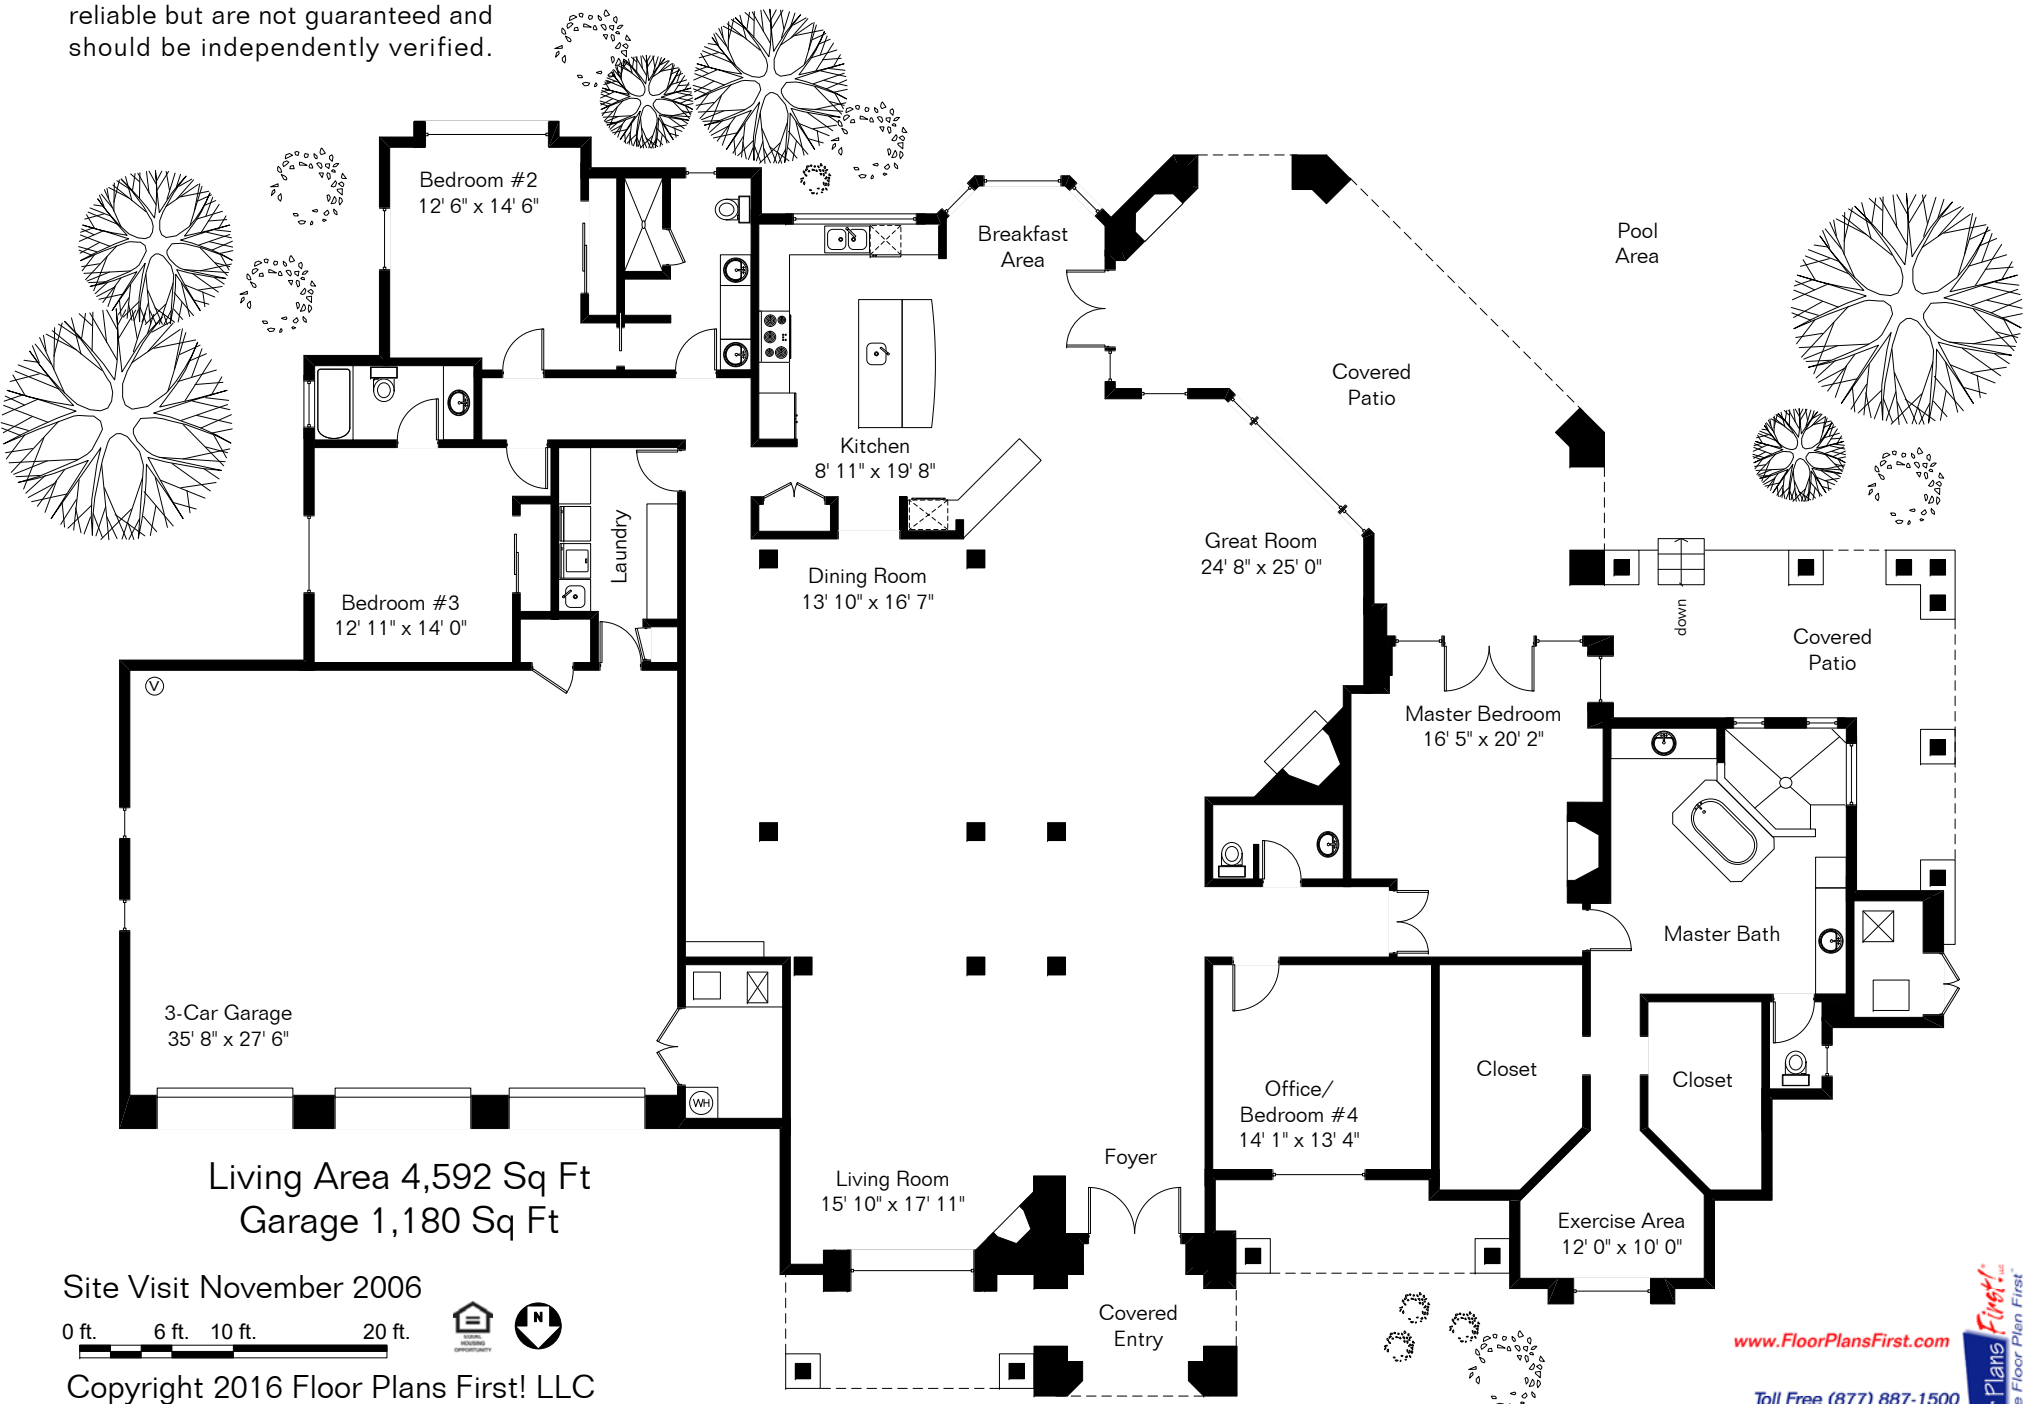

# 4907 N Camino Escuela

The square footages and room size information are deemed to be reliable but are not guaranteed and should be independently verified.

Living Area 4,592 Sq Ft  
Garage 1,180 Sq Ft

Site Visit November 2006

0 ft. 6 ft. 10 ft. 20 ft.

Copyright 2016 Floor Plans First! LLC  
All Rights Reserved.

[www.FloorPlansFirst.com](http://www.FloorPlansFirst.com)

Toll Free (877) 887-1500  
Voice (520) 881-1500  
Fax (520) 791-7701

**Floor Plans First!**  
See the Floor Plan First!